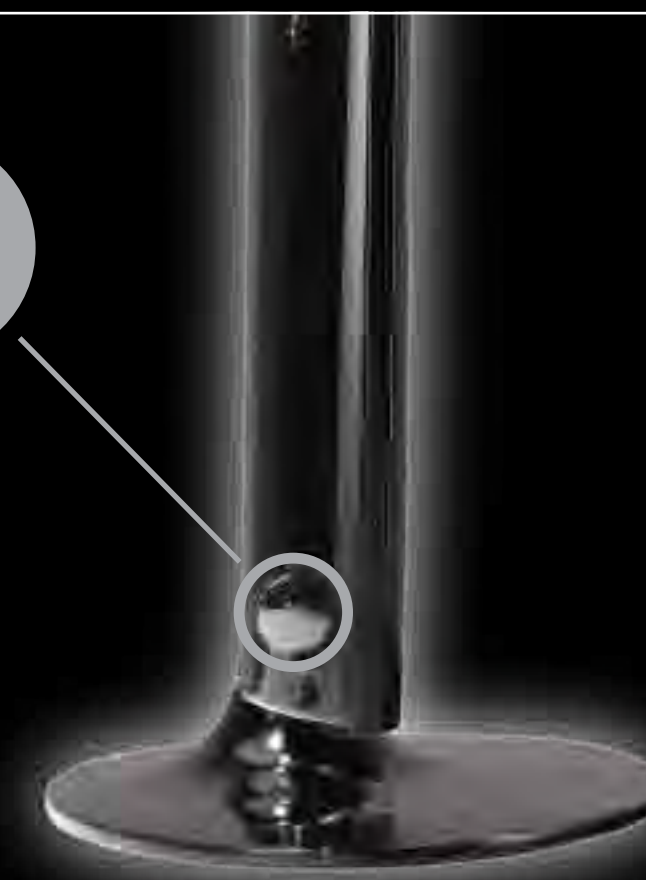

3 CONNECTING TO DEVICES

YOU DESERVE **THE BEST!**

The inputs listed in the **BEST** column are **OPTIMIZED** for High Definition Video and Audio. Connect using these inputs wherever possible.

CONNECTION ADVICE	BEST	BETTER	GOOD
PICTURE QUALITY	HIGHEST DIGITAL QUALITY PICTURE	ANALOG HD QUALITY PICTURE	LOW RESOLUTION NOT RECOMMENDED
CONNECTION TYPE	HDMI DTV/TV	COMPONENT	AV/S-VIDEO
CONNECTOR IMAGE			

MAKE THE BEST HIGH DEFINITION CONNECTION!

VIZIO HIGH DEFINITION CABLES

For more information about VIZIO Certified* High Definition cables please visit us at: www.VIZIO.com

BACK OF TV

YOUR VIZIO TV EVEN HAS EASY TO ACCESS SIDE INPUTS

4 POWER THE TV

Turn on your TV by pressing the Power button on either the TV or the remote control

HDTV TIPS

Make sure you have components with HDMI outputs to ensure the BEST possible picture.

3 WAYS TO WATCH HIGH DEFINITION VIDEO